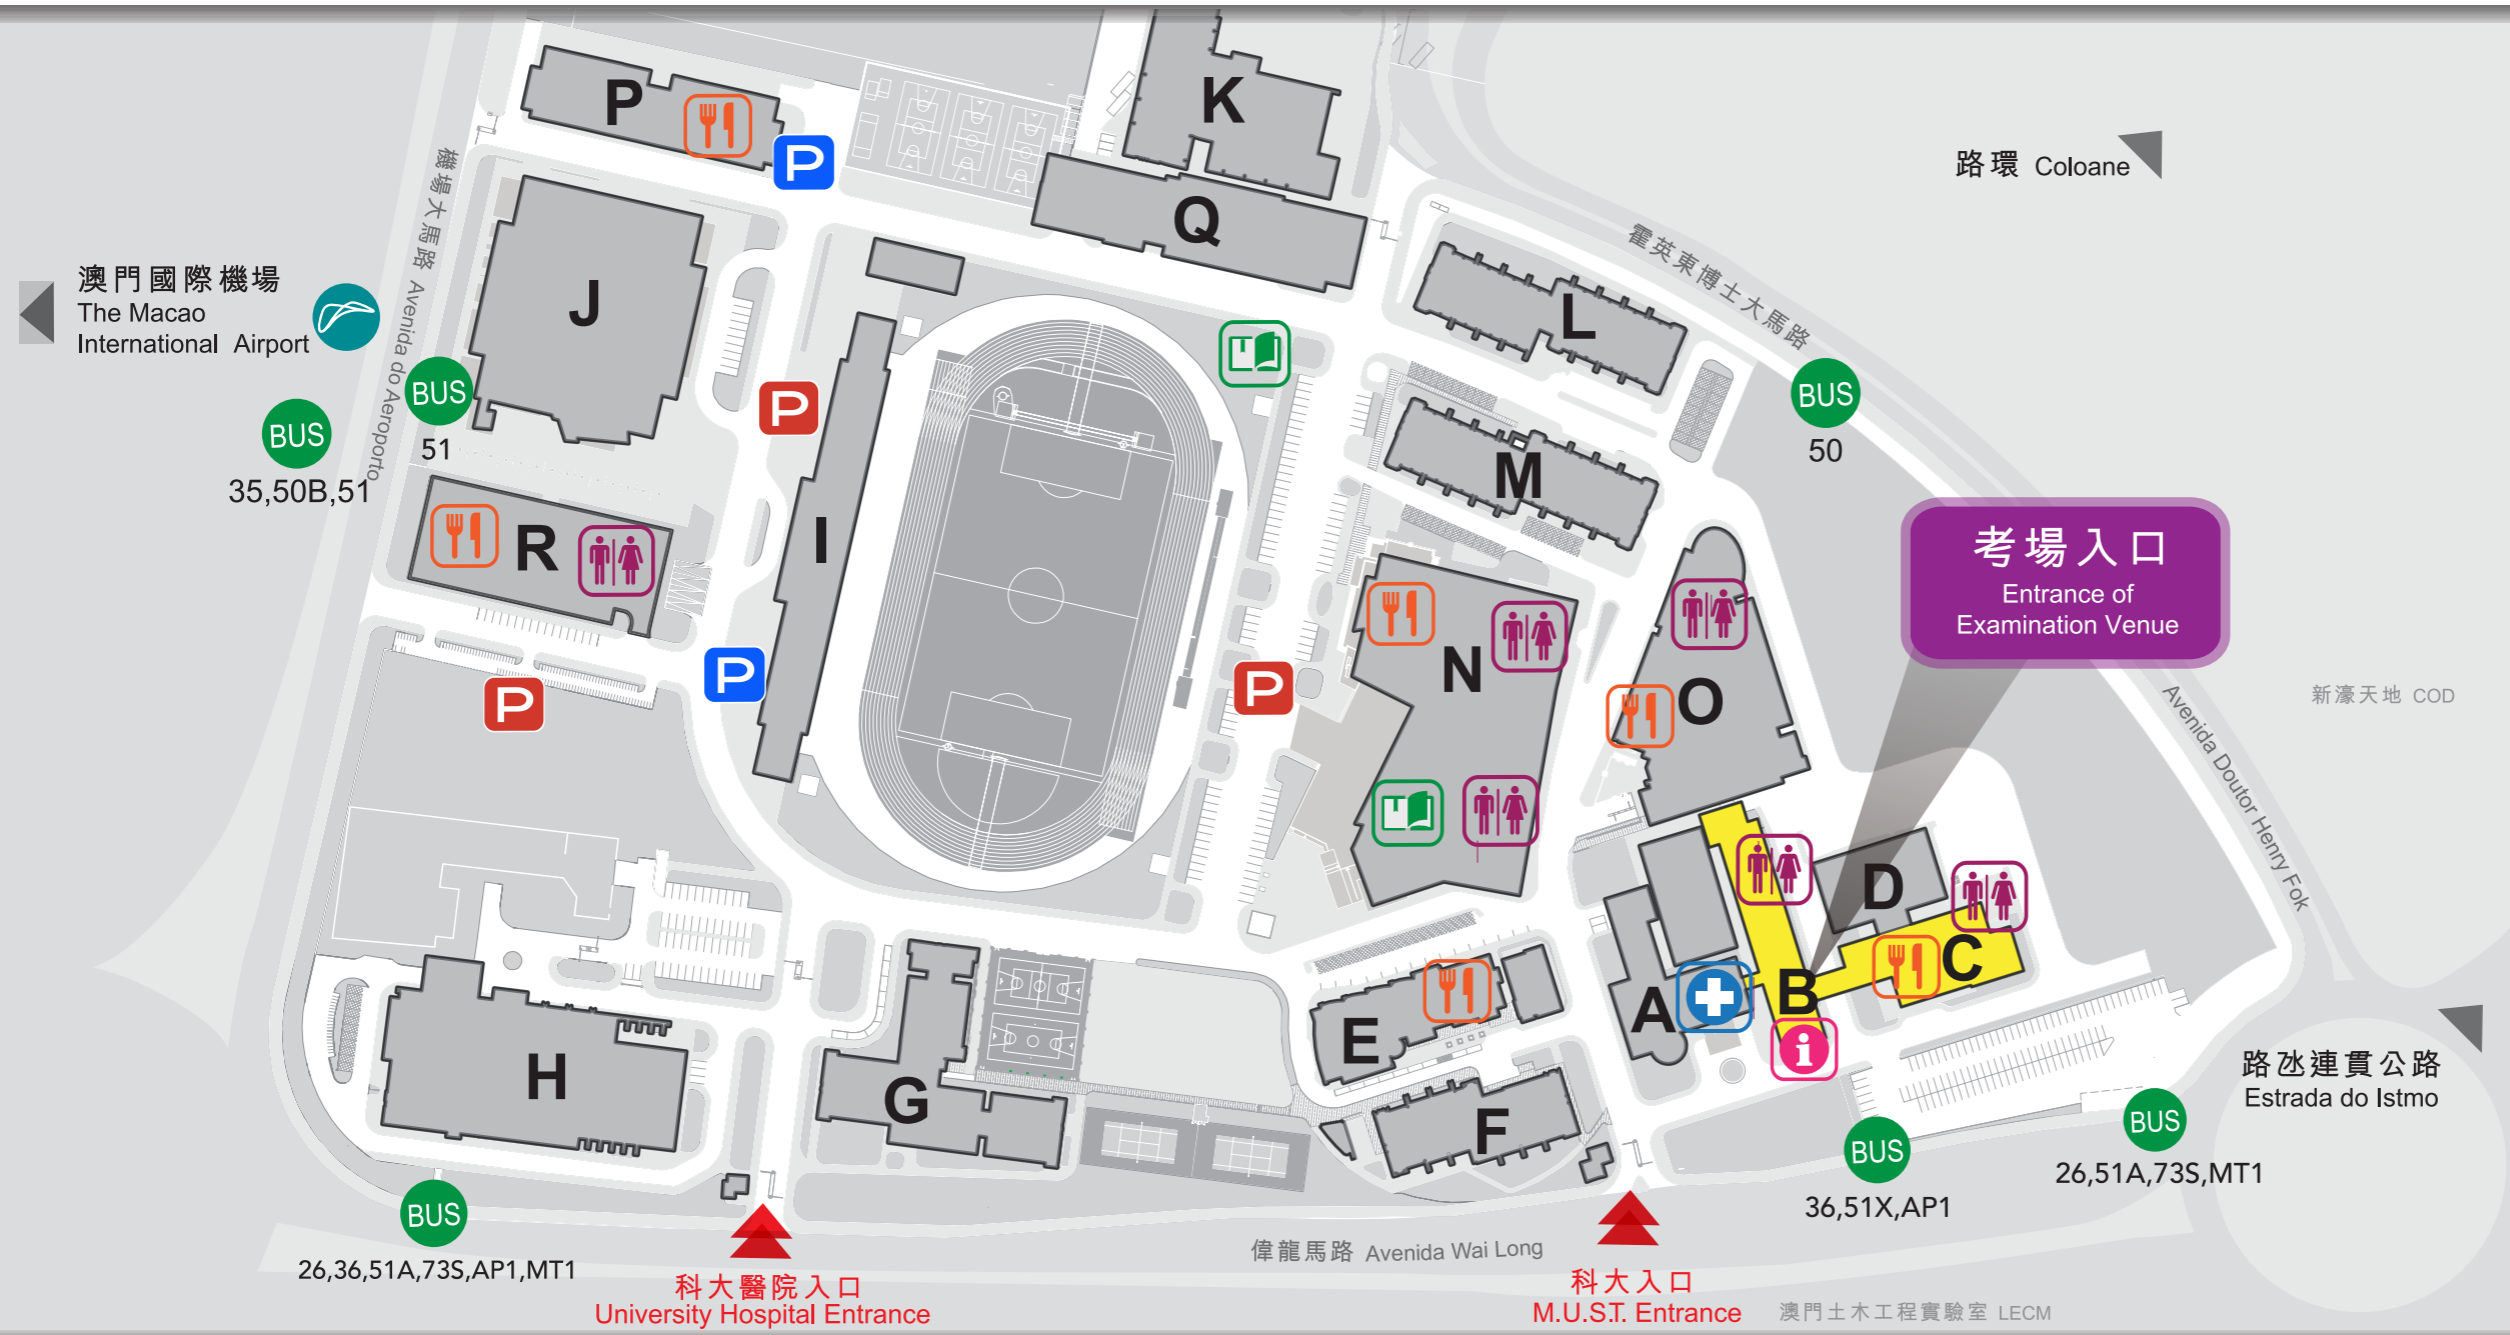

2024年澳門四高校聯合入學考試 - 澳科大考場資訊

Joint Admission Examination for Macao Four Higher Education Institutions

M.U.S.T. Examination Venue Information - 2024

圖例說明 LEGEND

考場入口 (B座教學大樓)
Entrance of Examination Venue
(Academic Building of Block B)

考生詢問處
Information Desk

B座：大堂
Block B: Lobby of Ground Floor

醫療站
Medical Station

A座：大堂
Block A: Lobby of Ground Floor

洗手間
Washroom

溫習地點
Study Area

N座：圖書館
Block N: Library

I座：I03室圖書館自習區
Block I: Library Study Area I03

*進入場所時需出示准考證。
Present the JAE Examination Permit for entry.

用餐地點及商店
Restaurants & Shops

C座：學生便利店 | 咖啡閣
Block C: Convenience Store | Coffee Corner

N座：季節 | 咖啡閣
Block N: The Seasons | Coffee Corner

O座：廚藝天地
Block O: Food Studio

P座：學生便利店 | 生活百貨店 | 餐廳
Block P: Convenience Store | Mini Shop | Restaurants

R座：咖啡閣
Block R: Coffee Corner

入場須知 Notice

- 出示准考證 (提前打印)
Present JAE Permit (Printed in advance)
- 帶備文具
Bring stationeries
- 帶備有效的實體身份證/護照
Bring valid physical ID card/passport